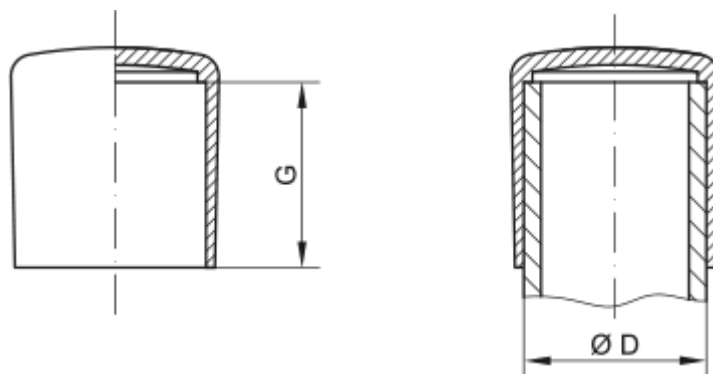

Data Sheet

Article number: 59GPN280ER6

Description: KLEE Cap for pipes GPN 280 - (Pipe size 6)

Measures

D = 6

G = 8.6